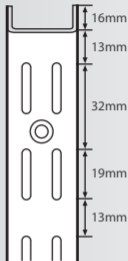

## BRACKET AND UPRIGHT DIMENSIONS

Brackets

(Diagrams not to scale)

25.5mm

Uprights

truly all

**STANDARD**  
**BRACKET**

Code	A	B	C	D	E	F
DB470	12.5	470	18	39	160	298

Actual dimensions - mm