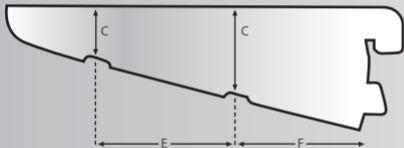

## BRACKET AND UPRIGHT DIMENSIONS

Brackets

(Diagrams not to scale)

25.5mm

Uprights

truly all

**STANDARD**  
**BRACKET**

Code	A	B	C	D	E	F
DB470	12.5	470	18	39	160	298

Actual dimensions - mm