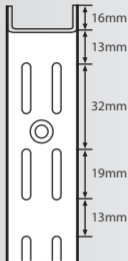

BRACKET AND UPRIGHT DIMENSIONS

Brackets

(Diagrams not to scale)

25.5mm

Uprights

Code	A	B	C	D	E	F
DB370	12.5	366	18	39	227	117

Actual dimensions - mm

**STANDARD
BRACKET**