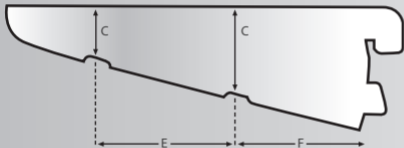

BRACKET AND UPRIGHT DIMENSIONS

Brackets

(Diagrams not to scale)

25.5mm

Uprights

Code	A	B	C	D	E	F
DB370	12.5	366	18	39	227	117

Actual dimensions - mm

**STANDARD
BRACKET**