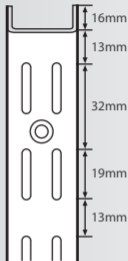

BRACKET AND UPRIGHT DIMENSIONS

Brackets

(Diagrams not to scale)

25.5mm

Uprights

Code	A	B	C	D	E	F
DB320	12.5	317	18	39	202	92

Actual dimensions - mm

**STANDARD
BRACKET**