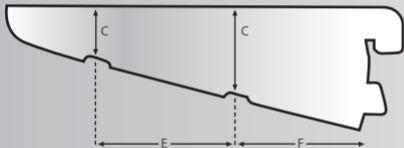

BRACKET AND UPRIGHT DIMENSIONS

Brackets

(Diagrams not to scale)

25.5mm

Uprights

Code	A	B	C	D	E	F
DB320	12.5	317	18	39	202	92

Actual dimensions - mm

**STANDARD
BRACKET**