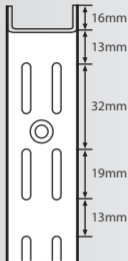

BRACKET AND UPRIGHT DIMENSIONS

Brackets

(Diagrams not to scale)

25.5mm

Uprights

Code	A	B	C	D	E	F
------	---	---	---	---	---	---

DB270	12.5	268	18	39	167	76
-------	------	-----	----	----	-----	----

Actual dimensions - mm