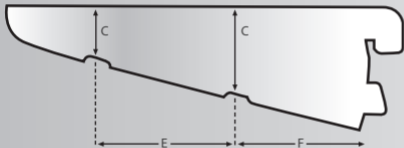

BRACKET AND UPRIGHT DIMENSIONS

Brackets

(Diagrams not to scale)

25.5mm

Uprights

Code	A	B	C	D	E	F
------	---	---	---	---	---	---

DB270	12.5	268	18	39	167	76
-------	------	-----	----	----	-----	----

Actual dimensions - mm

**STANDARD
BRACKET**